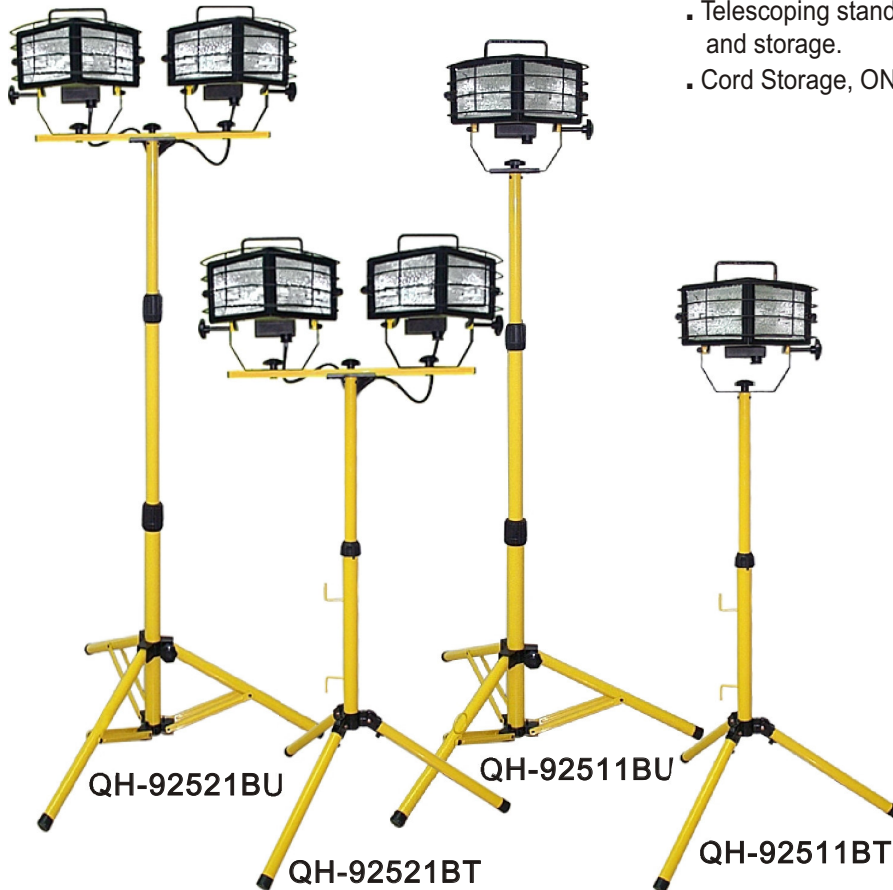

QH-92505H

Application- Revolutionary wide-angle halogen light source to provide broader illumination than traditional floodlight. Ideal for use on automobile and residential repair, Emergency, Yard work, BBQ party, Construction, Sporting and all kinds of handy job.

Specification:

- Durable die-cast aluminum housing and frame with powder coating finish.
- Tempered glass lens with wire grill guard.
- Telescoping stand for easy adjust height and storage.
- Cord Storage, ON/OFF switch(optional).

QH-92521BU

QH-92511BU

QH-92521BT

QH-92511BT

PATENTED

Item No.	Max Watt.	Lamp Base	Voltage	Bulb Size	Color	Certified
QH-92505H	2xJ-250W	R7S	120V	78mm	YL/BK	UL/CUL
QH-92511BU	2xJ-250W	R7S	120V	78mm	YL/BK	UL/CUL
QH-92521BU	4xJ-250W	R7S	120V	78mm	YL/BK	UL/CUL
QH-92511BT	2xJ-250W	R7S	120V	78mm	YL/BK	UL/CUL
QH-92521BT	4xJ-250W	R7S	120V	78mm	YL/BK	UL/CUL

NOTE : YL = YELLOW, BK = BLACK.