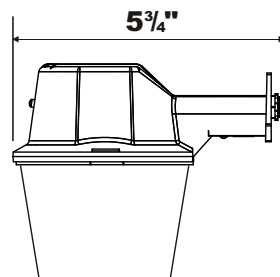

Applications: Ideally for porches, patio, deck and pool, suitable for all kinds of low maintenance security applications.

Specification & features:

- Corrosion resistant die-casting aluminum housing.
- Light duty design and easy for installation.
- Instant light up, stable light output without glare.
- Built-in CDS, automatically turns lights on at dusk and off at dawn.
- Fluorescent bulb provides cool touch, energy saving and long life time.
- Electronic ballast design for reliable starting in cold weather applications.
- Bulb with different color temperature are available for choice.
- UL 1598/CUL listed. Suitable for wet location.

WM80/88 Series:

Cat.Number.	Max Watt.	Lamp base	Voltage	Ballast type	Finish	Photocell	Certified
WM80-100MV	MV100W	E26	120V	HX-NPF	BN/WH	Included	UL/CUL
WM80-100HPS	HPS100W	E26	120V	R-NPF	BN/WH	Included	UL/CUL
WM80-E42PLT	PLT42W	GX24q-4	120V	EB-NPF	BN/WH	Included	UL/CUL
WM80-E42CFL	CFL42W	E26	120V	EB-NPF	BN/WH	Included	UL/CUL
WM88-100MV	MV100W	E26	120V	HX-NPF	BN/WH	Included	UL/CUL
WM88-100HPS	HPS100W	E26	120V	R-NPF	BN/WH	Included	UL/CUL
WM88-E42PLT	PLT42W	GX24q-4	120V	EB-NPF	BN/WH	Included	UL/CUL
WM88-E42CFL	CFL42W	E26	120V	EB-NPF	BN/WH	Included	UL/CUL

WM88