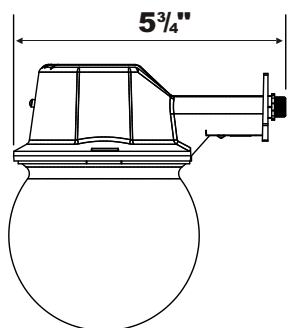

Applications: Ideally for porches, patio, deck and pool, suitable for all kinds of low maintenance security applications.

Specification & features:

- Corrosion resistant die-casting aluminum housing.
- Light duty design and easy for installation.
- Instant light up, stable light output without glare.
- Built-in CDS, automatically turns lights on at dusk and off at dawn.
- Fluorescent bulb provides cool touch, energy saving and long life time.
- Electronic ballast design for reliable starting in cold weather applications.
- Bulb with different color temperature are available for choice.
- UL 1598/CUL listed. Suitable for wet location.

WM80/88 Series:

Cat.Number.	Max Watt.	Lamp base	Voltage	Ballast type	Finish	Photocell	Certified
WM80-100MV	MV100W	E26	120V	HX-NPF	BN/WH	Included	UL/CUL
WM80-100HPS	HPS100W	E26	120V	R-NPF	BN/WH	Included	UL/CUL
WM80-E42PLT	PLT42W	GX24q-4	120V	EB-NPF	BN/WH	Included	UL/CUL
WM80-E42CFL	CFL42W	E26	120V	EB-NPF	BN/WH	Included	UL/CUL
WM88-100MV	MV100W	E26	120V	HX-NPF	BN/WH	Included	UL/CUL
WM88-100HPS	HPS100W	E26	120V	R-NPF	BN/WH	Included	UL/CUL
WM88-E42PLT	PLT42W	GX24q-4	120V	EB-NPF	BN/WH	Included	UL/CUL
WM88-E42CFL	CFL42W	E26	120V	EB-NPF	BN/WH	Included	UL/CUL

WM80