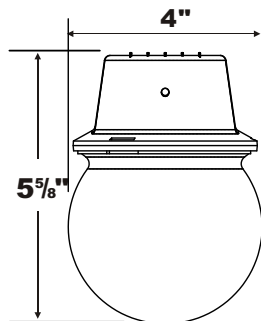

Applications: Ideally for porches, patio, deck and pool, suitable for all kinds of low maintenance security applications.

Specification & features:

- Corrosion resistant die-casting aluminum housing.
- Light duty design and easy for installation.
- Instant light up, stable light output without glare.
- Built-in CDS, automatically turns lights on at dusk and off at dawn.
- Fluorescent bulb provides cool touch, energy saving and long life time.
- Electronic ballast design for reliable starting in cold weather applications.
- Bulb with different color temperature are available for choice.
- UL 1598/CUL listed. Suitable for wet location.

WM80/88 Series:

Cat.Number.	Max Watt.	Lamp base	Voltage	Ballast type	Finish	Photocell	Certified
WM80-100MV	MV100W	E26	120V	HX-NPF	BN/WH	Included	UL/CUL
WM80-100HPS	HPS100W	E26	120V	R-NPF	BN/WH	Included	UL/CUL
WM80-E42PLT	PLT42W	GX24q-4	120V	EB-NPF	BN/WH	Included	UL/CUL
WM80-E42CFL	CFL42W	E26	120V	EB-NPF	BN/WH	Included	UL/CUL
WM88-100MV	MV100W	E26	120V	HX-NPF	BN/WH	Included	UL/CUL
WM88-100HPS	HPS100W	E26	120V	R-NPF	BN/WH	Included	UL/CUL
WM88-E42PLT	PLT42W	GX24q-4	120V	EB-NPF	BN/WH	Included	UL/CUL
WM88-E42CFL	CFL42W	E26	120V	EB-NPF	BN/WH	Included	UL/CUL

WM80