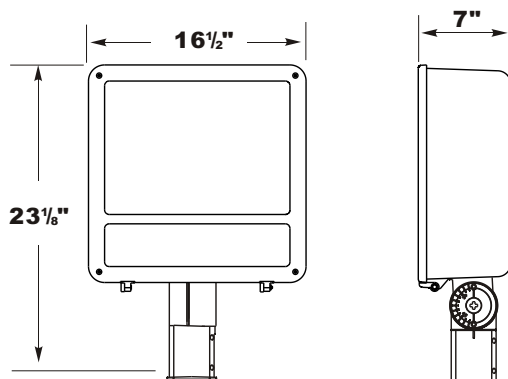

FL04 Series:

Item No.	Lamp&Watt.	Lamp Base	Voltage	Ballast Type	Finish	Certified
FL04-400MV	MV400W	E39	120/208/240/277V	CWA	Bronze	UL/CUL
FL04-400HPS	HPS400W	E39	120/208/240/277V	CWA	Bronze	UL/CUL
FL04-400MH	MH400W	E39	120/208/240/277V	CWA	Bronze	UL/CUL

FL04